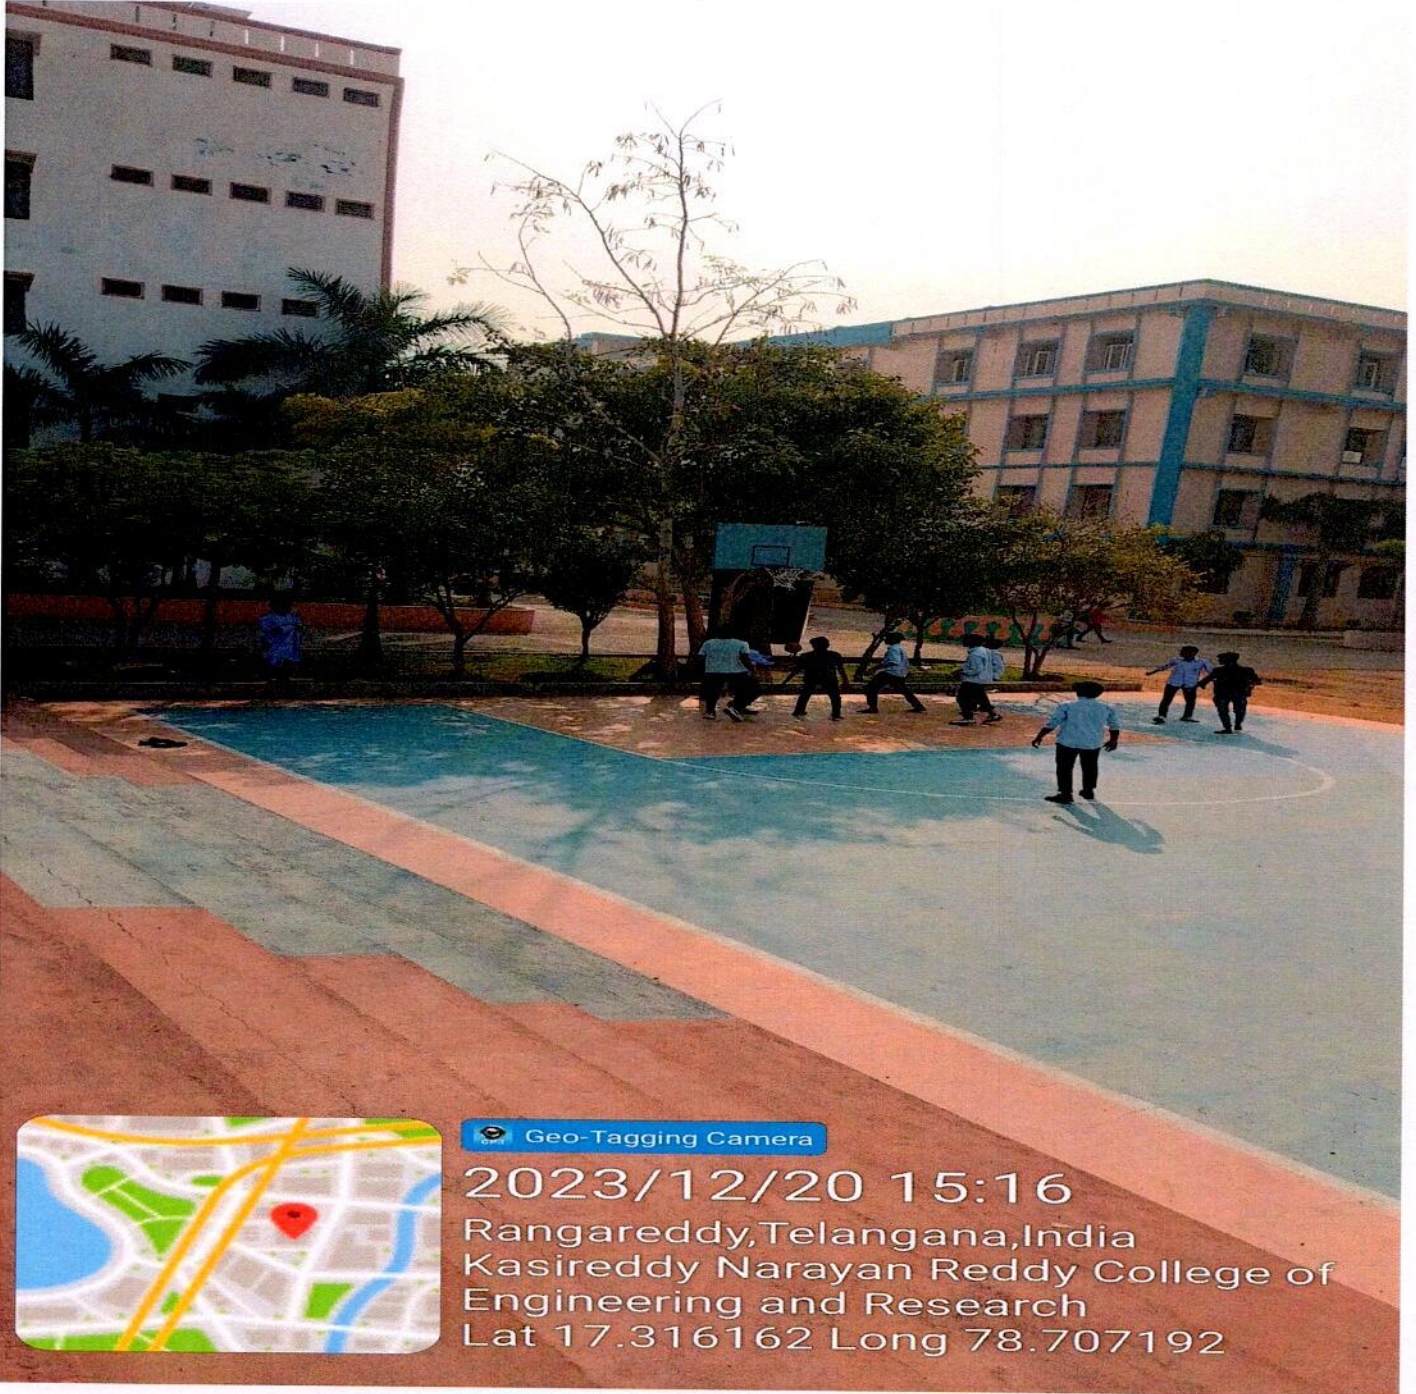

KASIREDDY NARAYAN REDDY COLLEGE OF ENGINEERING & RESEARCH.

(Approved by AICTE & Affiliated to JNTUH)

Abdullapur (V), Abdullapurmet (M), R.R Dist, 501505, Telangana, INDIA.

Email : principal@knrcer.ac.in ; website: www.knrcer.ac.in

Geo-Tagging Camera

2023/12/20 15:16

Rangareddy, Telangana, India

Kasireddy Narayan Reddy College of
Engineering and Research

Lat 17.316162 Long 78.707192

Basket Ball

PRINCIPAL
KASIREDDY NARAYAN REDDY COLLEGE
OF ENGINEERING AND RESEARCH
Abdullapur (V), Abdullapurmet (M),
R.R. District-501 505.